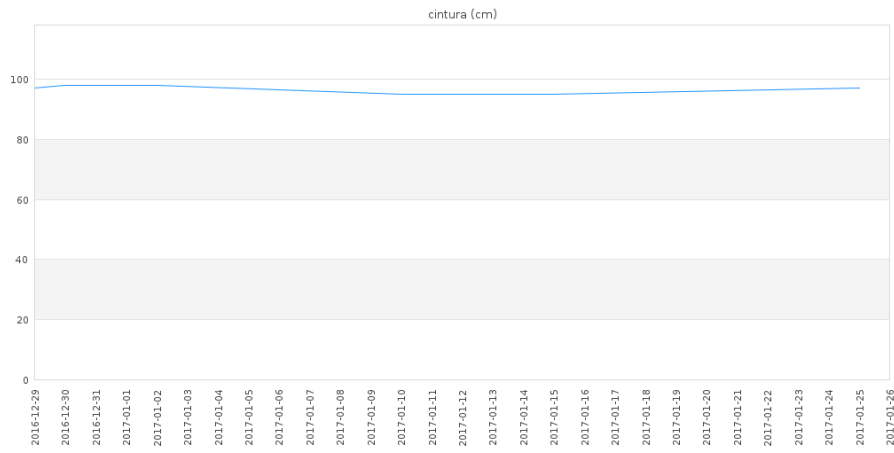

cintura (cm)

Report title:	cintura (cm)
Date:	Friday 27th of January 2017 11:13:10 PM
Generated with:	HealthMeasures by THS

Graph

Stat values

Stat	Value
Max	98
Min	95
Avg	97
Mode	98
Median	97.5

Summary

Date	Value
2016-12-29 07:00:00	97
2016-12-30 08:00:00	98
2016-12-31 06:30:00	98
2017-01-01 07:00:00	98
2017-01-02 07:00:00	98
2017-01-10 11:00:00	95
2017-01-15 07:00:00	95
2017-01-25 11:00:00	97